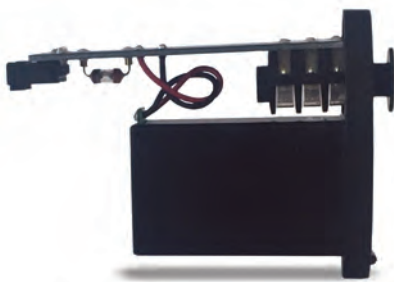

# Don't let humidity, temperature, or an airline ruin your guitar.

taylor**sense**<sup>™</sup>

SMART BATTERY BOX + MOBILE APP

TaylorSense<sup>®</sup> is a new guitar health monitoring system that puts the vital signs of your Taylor guitar into the palm of your hand. The TaylorSense smart battery box communicates with the Taylor Guitars Mobile App, and together they make protecting your Taylor guitar easier than ever before.

- **The TaylorSense smart battery box replaces the 9V battery box in your Taylor guitar.**
- **The battery box houses sensors that monitor humidity, temperature, pickup battery life and physical impact.**
- **Guitar health data is pushed from the battery box to the free Taylor Guitars iOS App via low-energy Bluetooth.**
- **The Taylor Guitars App presents data in easy-to-follow screens and proactively delivers alerts and “how to fix” videos when your guitar needs care.**
- **The Taylor Guitars App also offers free playing tools, including a digital tuner, FourTrack recorder, and metronome.**

Bluetooth<sup>®</sup>  
SMART

**Easy-to-install** smart battery box replaces any current 9V battery box in a Taylor guitar.

**Easy-to-follow** screens and proactive alerts help you monitor the health of multiple Taylor guitars and know when each needs care.