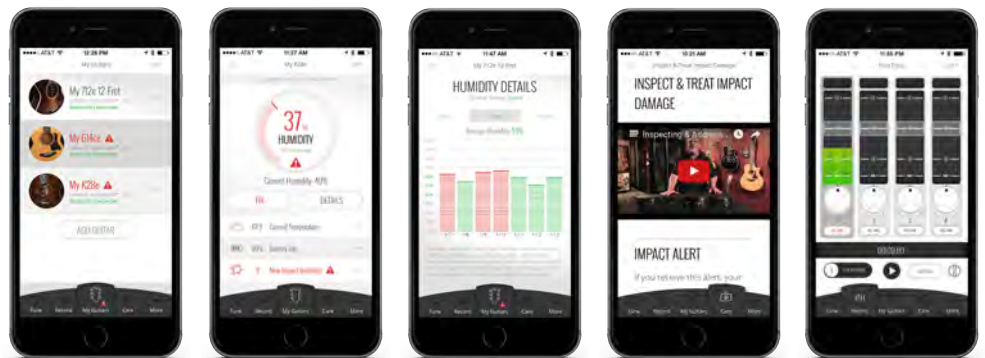

# Don't let humidity, temperature, or an airline ruin your guitar.

taylor**sense**<sup>™</sup>

SMART BATTERY BOX + MOBILE APP

TaylorSense<sup>®</sup> is a new guitar health monitoring system that puts the vital signs of your Taylor guitar into the palm of your hand. The TaylorSense smart battery box communicates with the Taylor Guitars Mobile App, and together they make protecting your Taylor guitar easier than ever before.

- **The TaylorSense smart battery box replaces the 9V battery box in your Taylor guitar.**
- **The battery box houses sensors that monitor humidity, temperature, pickup battery life and physical impact.**
- **Guitar health data is pushed from the battery box to the free Taylor Guitars iOS App via low-energy Bluetooth.**
- **The Taylor Guitars App presents data in easy-to-follow screens and proactively delivers alerts and “how to fix” videos when your guitar needs care.**
- **The Taylor Guitars App also offers free playing tools, including a digital tuner, FourTrack recorder, and metronome.**

Bluetooth<sup>®</sup>  
SMART

**Easy-to-install** smart battery box replaces any current 9V battery box in a Taylor guitar.

**Easy-to-follow** screens and proactive alerts help you monitor the health of multiple Taylor guitars and know when each needs care.